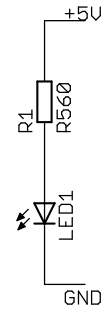

# 4 X 20 LCD

Controle-led

TITLE: Sturing Domotica 4X20 LCD

Document Number:

REV:

Date: 22/03/12 20:38

Sheet: 1/1