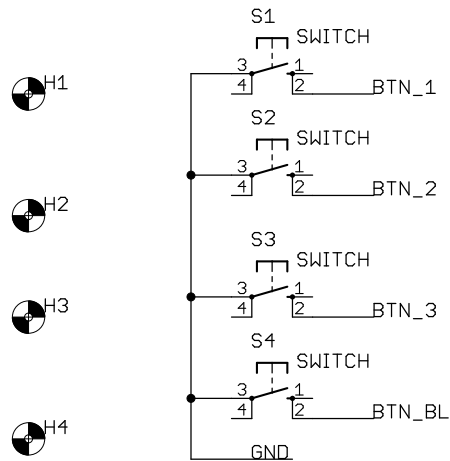

# 4 X 20 LCD

Controle-led

TITLE: Sturing Domotica 4X20 LCD

Document Number:

REV:

Date: 22/03/12 20:38

Sheet: 1/1