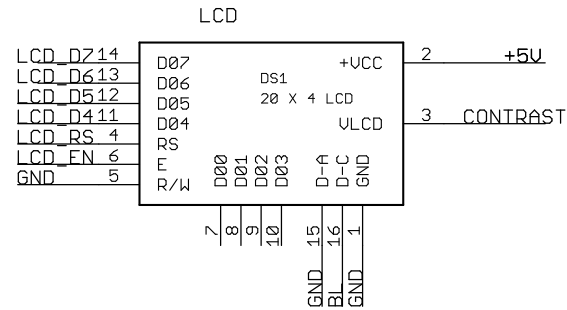

# 4 X 20 LCD

Controle-led

TITLE: Sturing Domotica 4X20 LCD

Document Number:

REV:

Date: 22/03/12 20:38

Sheet: 1/1