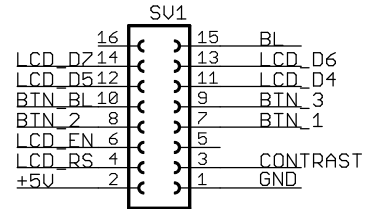

# 4 X 20 LCD

Controle-led

TITLE: Sturing Domotica 4X20 LCD

Document Number:

REV:

Date: 22/03/12 20:38

Sheet: 1/1